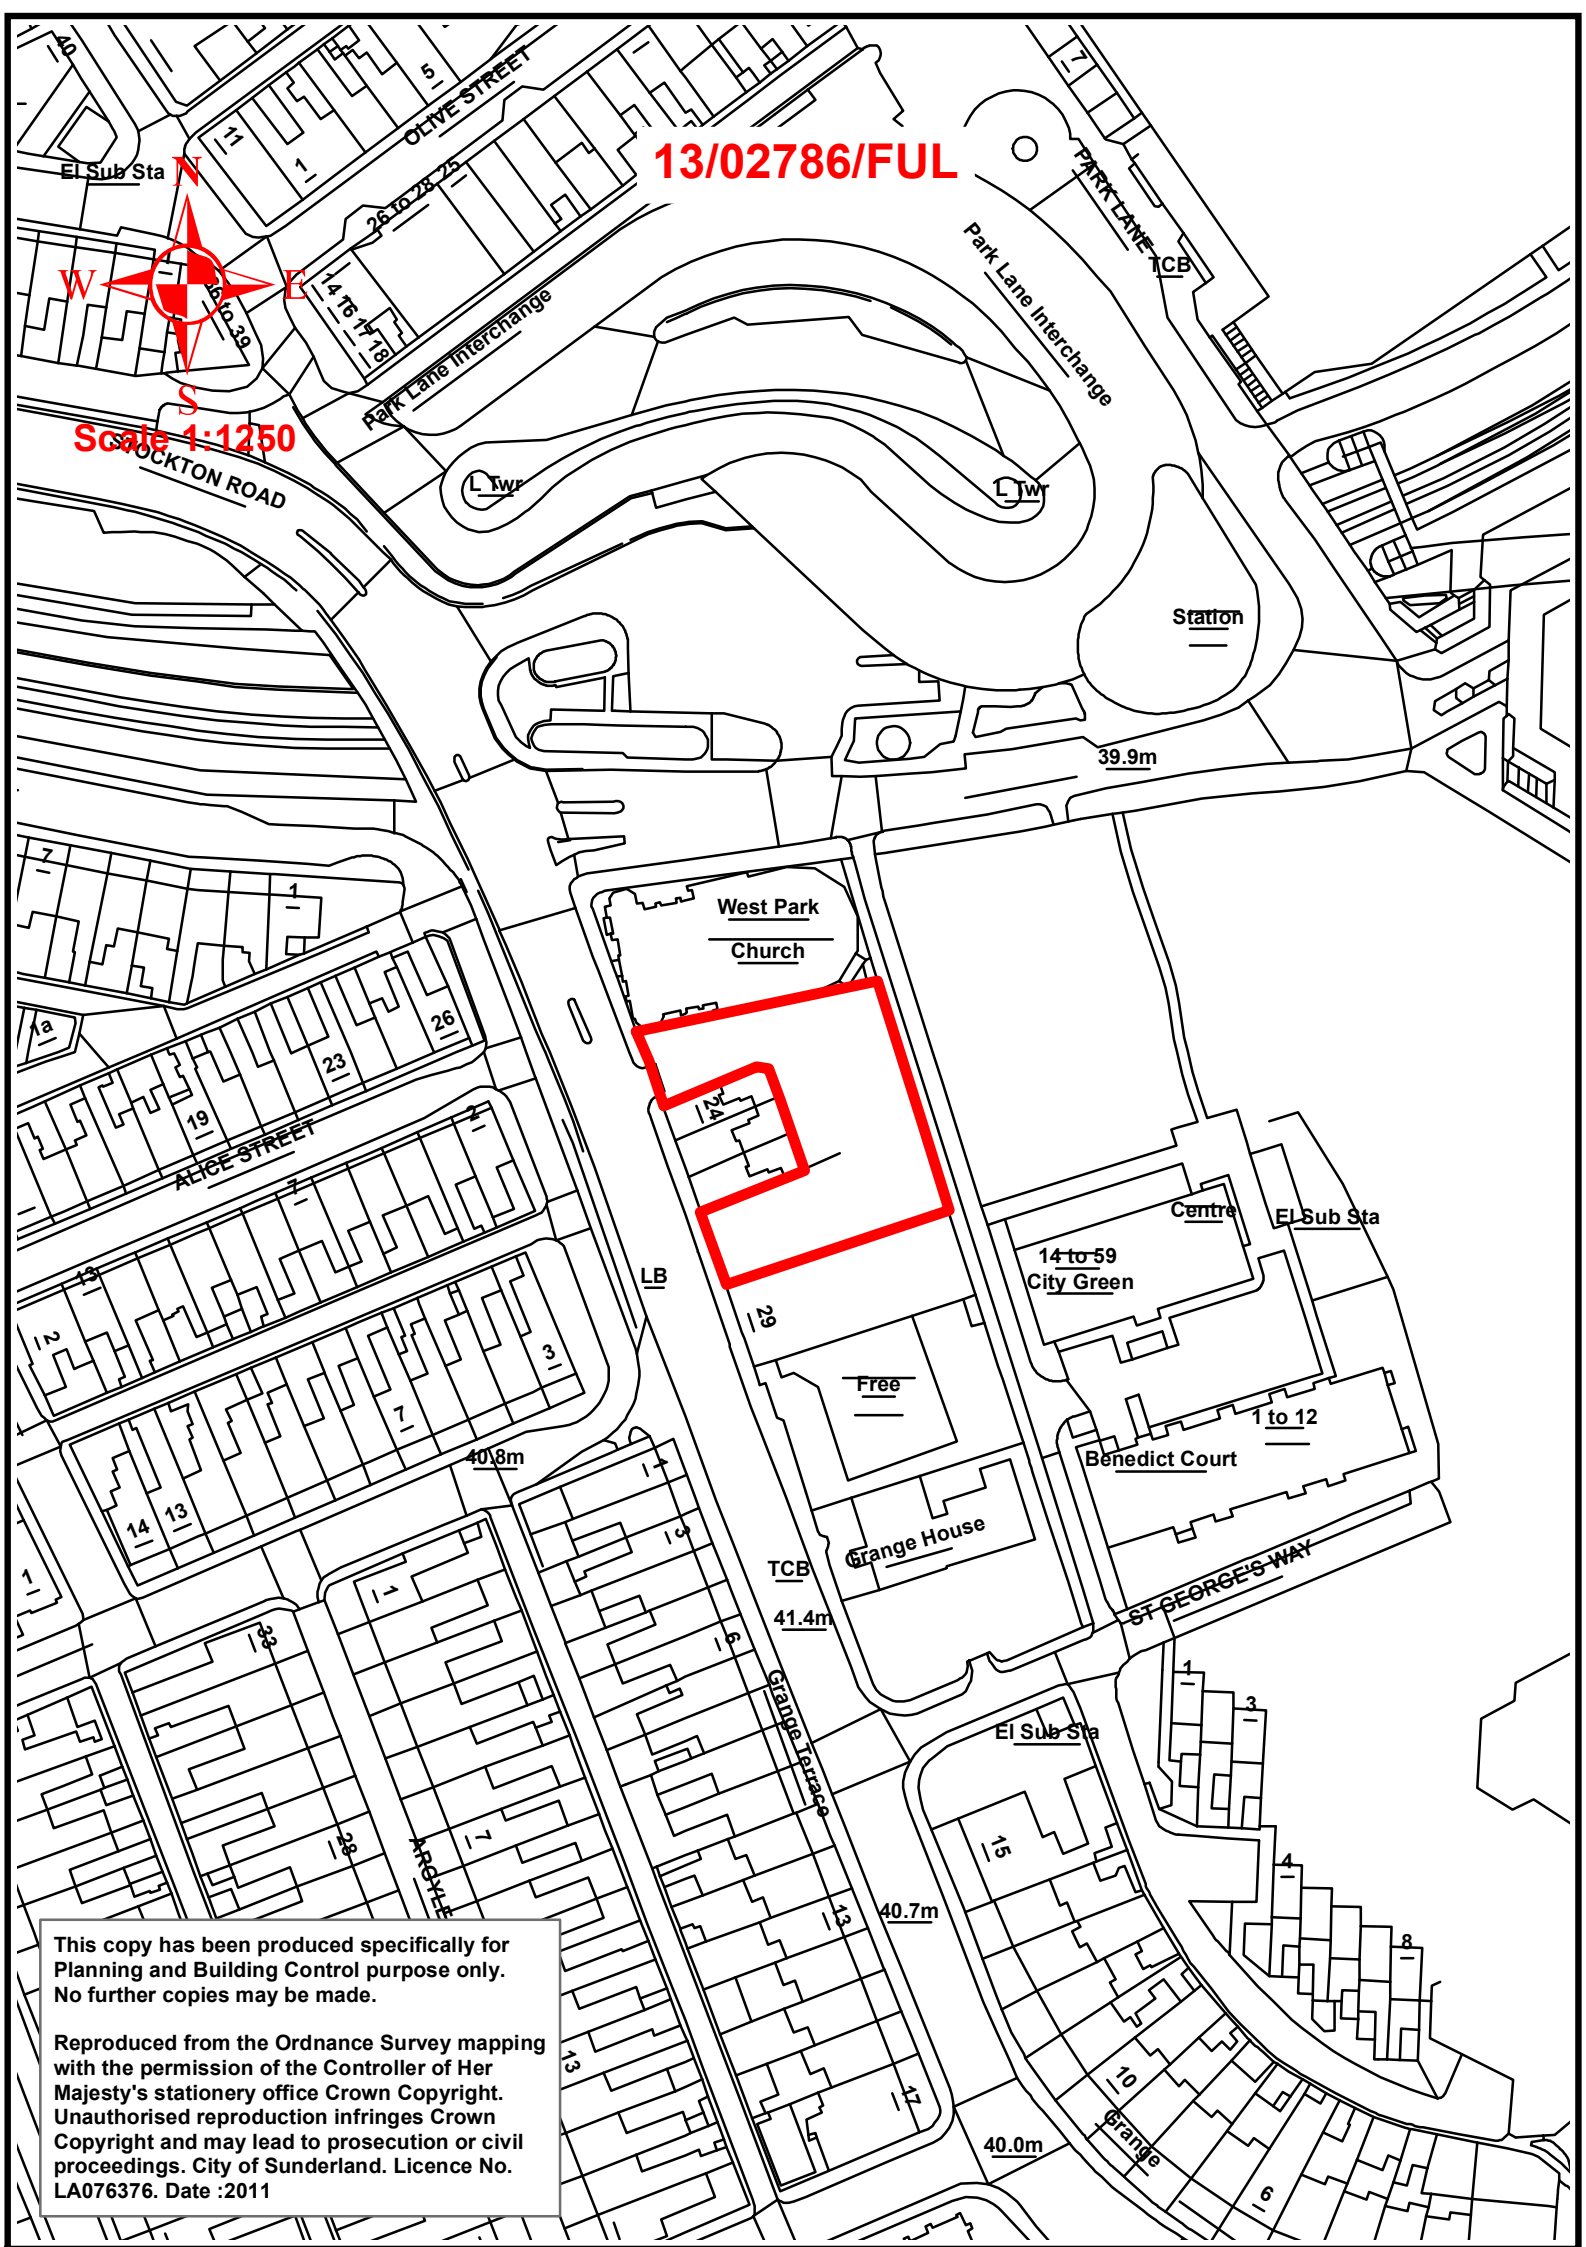

13/02786/FUL

Scale 1:1250

This copy has been produced specifically for Planning and Building Control purpose only. No further copies may be made.

Reproduced from the Ordnance Survey mapping with the permission of the Controller of Her Majesty's stationery office Crown Copyright. Unauthorised reproduction infringes Crown Copyright and may lead to prosecution or civil proceedings. City of Sunderland. Licence No. LA076376. Date :2011