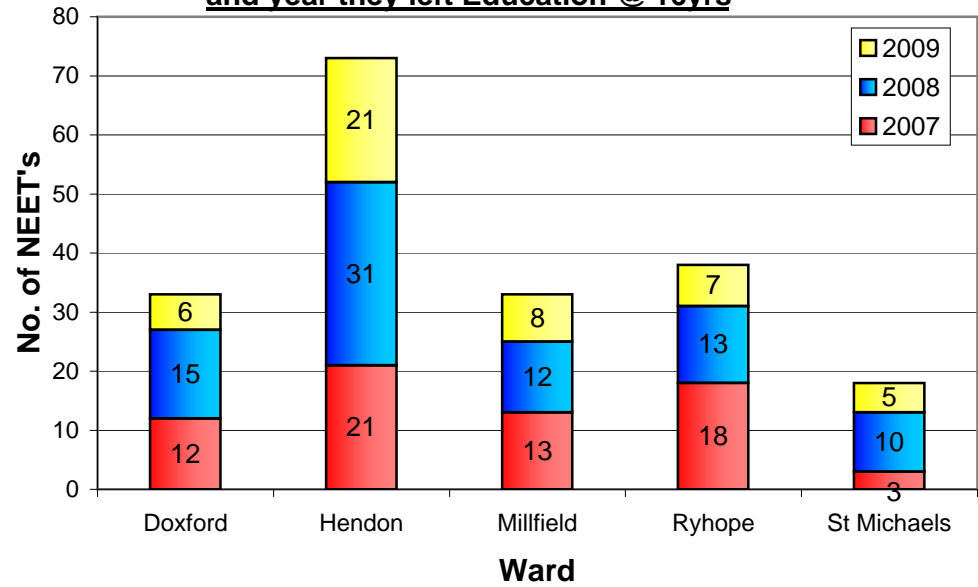

NEET's @ 31/12/09 for Sunderland East split per Ward

NEET's @ 31/12/09 for Sunderland East split by Ward and Sex

NEET's @ 31/12/09 for Sunderland East split by Ward and whether they have Learning Difficulties and Disabilities (LDD)

NEET's @ 31/12/09 for Sunderland East split by Ward and year they left Education @ 16yrs

Priority Four: NEET hotspots across the East