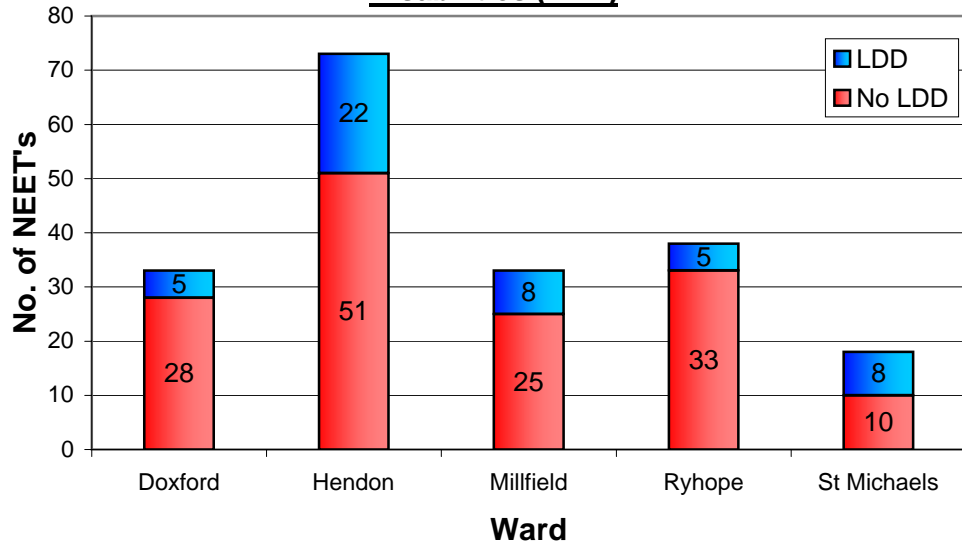

NEET's @ 31/12/09 for Sunderland East split per Ward

NEET's @ 31/12/09 for Sunderland East split by Ward and Sex

NEET's @ 31/12/09 for Sunderland East split by Ward and whether they have Learning Difficulties and Disabilities (LDD)

NEET's @ 31/12/09 for Sunderland East split by Ward and year they left Education @ 16yrs

Priority Four: NEET hotspots across the East