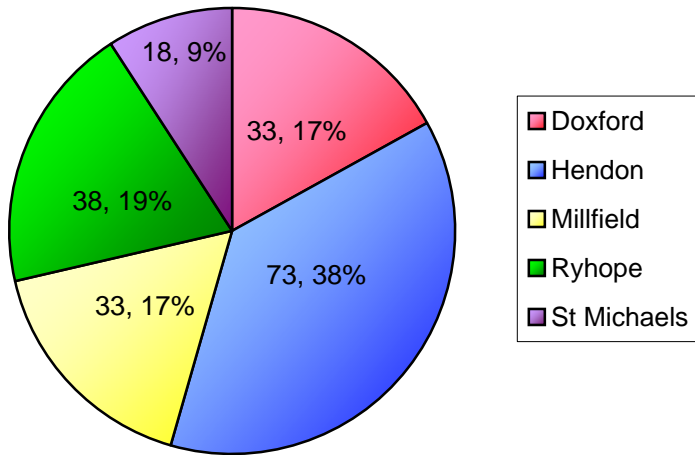

NEET's @ 31/12/09 for Sunderland East split per Ward

NEET's @ 31/12/09 for Sunderland East split by Ward and Sex

NEET's @ 31/12/09 for Sunderland East split by Ward and whether they have Learning Difficulties and Disabilities (LDD)

NEET's @ 31/12/09 for Sunderland East split by Ward and year they left Education @ 16yrs

Priority Four: NEET hotspots across the East