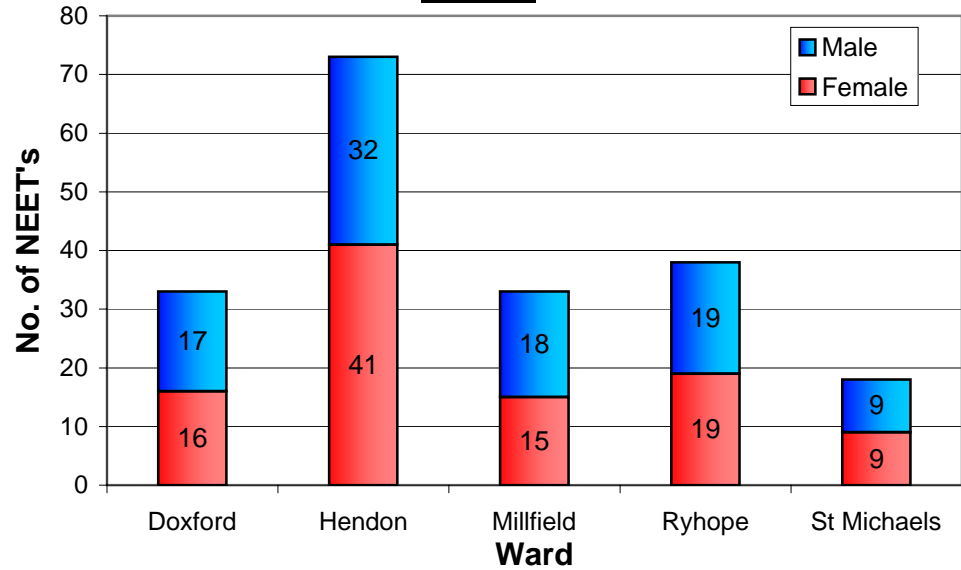

NEET's @ 31/12/09 for Sunderland East split per Ward

NEET's @ 31/12/09 for Sunderland East split by Ward and Sex

NEET's @ 31/12/09 for Sunderland East split by Ward and whether they have Learning Difficulties and Disabilities (LDD)

NEET's @ 31/12/09 for Sunderland East split by Ward and year they left Education @ 16yrs

Priority Four: NEET hotspots across the East