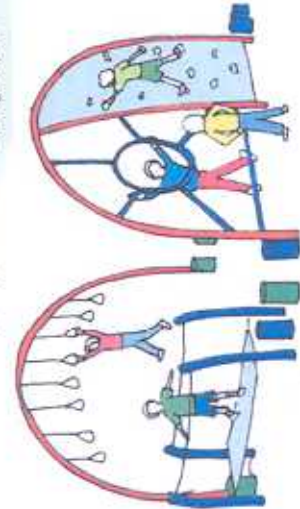

# Keir Hardie Play Area

**Formal play equipment**

New basket swing to enable children to play together

Informal terraced seating set into grassy slope

New gate and path to main play equipment

## Informal play equipment

New play equipment with a mix of balancing and climbing features, mounds and spheres, to challenge older children

Grass mounds for play and seating

New roundabout

Boulders to provide an informal play experience

New entrance area with trees to provide summer shade and colour and a mix of traditional, metal park seats and informal logs seats which can be used as informal play equipment

Fence moved to edge path and new self-closing gate added