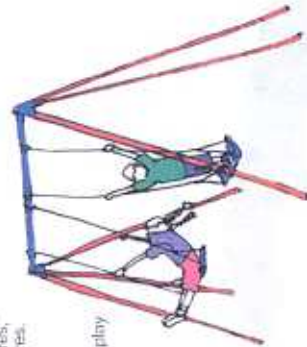

# Keir Hardie Play Area

**Formal play equipment**

New basket swing to enable children to play together

Informal terraced seating set into grassy slope

New gate and path to main play equipment

## Informal play equipment

New play equipment with a mix of balancing and climbing features, mounds and spheres, to challenge older children

Grass mounds for play and seating

New roundabout

Boulders to provide an informal play experience

New entrance area with trees to provide summer shade and colour and a mix of traditional, metal park seats and informal logs seats which can be used as informal play equipment

Fence moved to edge path and new self-closing gate added