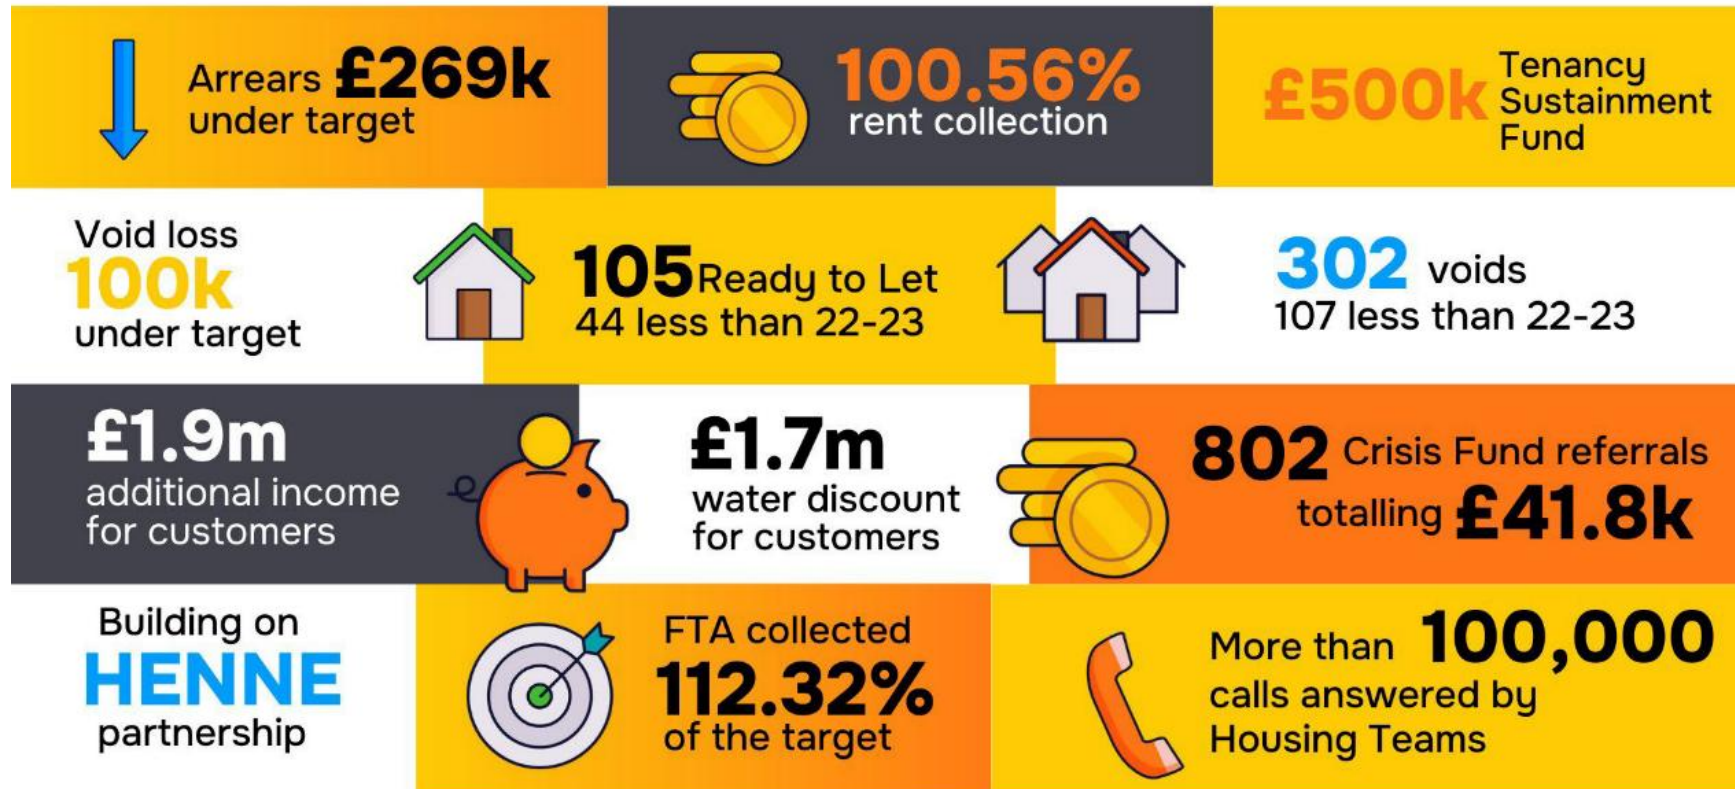

Supporting our customers

Housing Teams

gentoo

FTA (Former Tenant Arrears)

Henne (HENNE aims to support tenants and residents with direct access to the local labour market and help people develop skills and experience too).