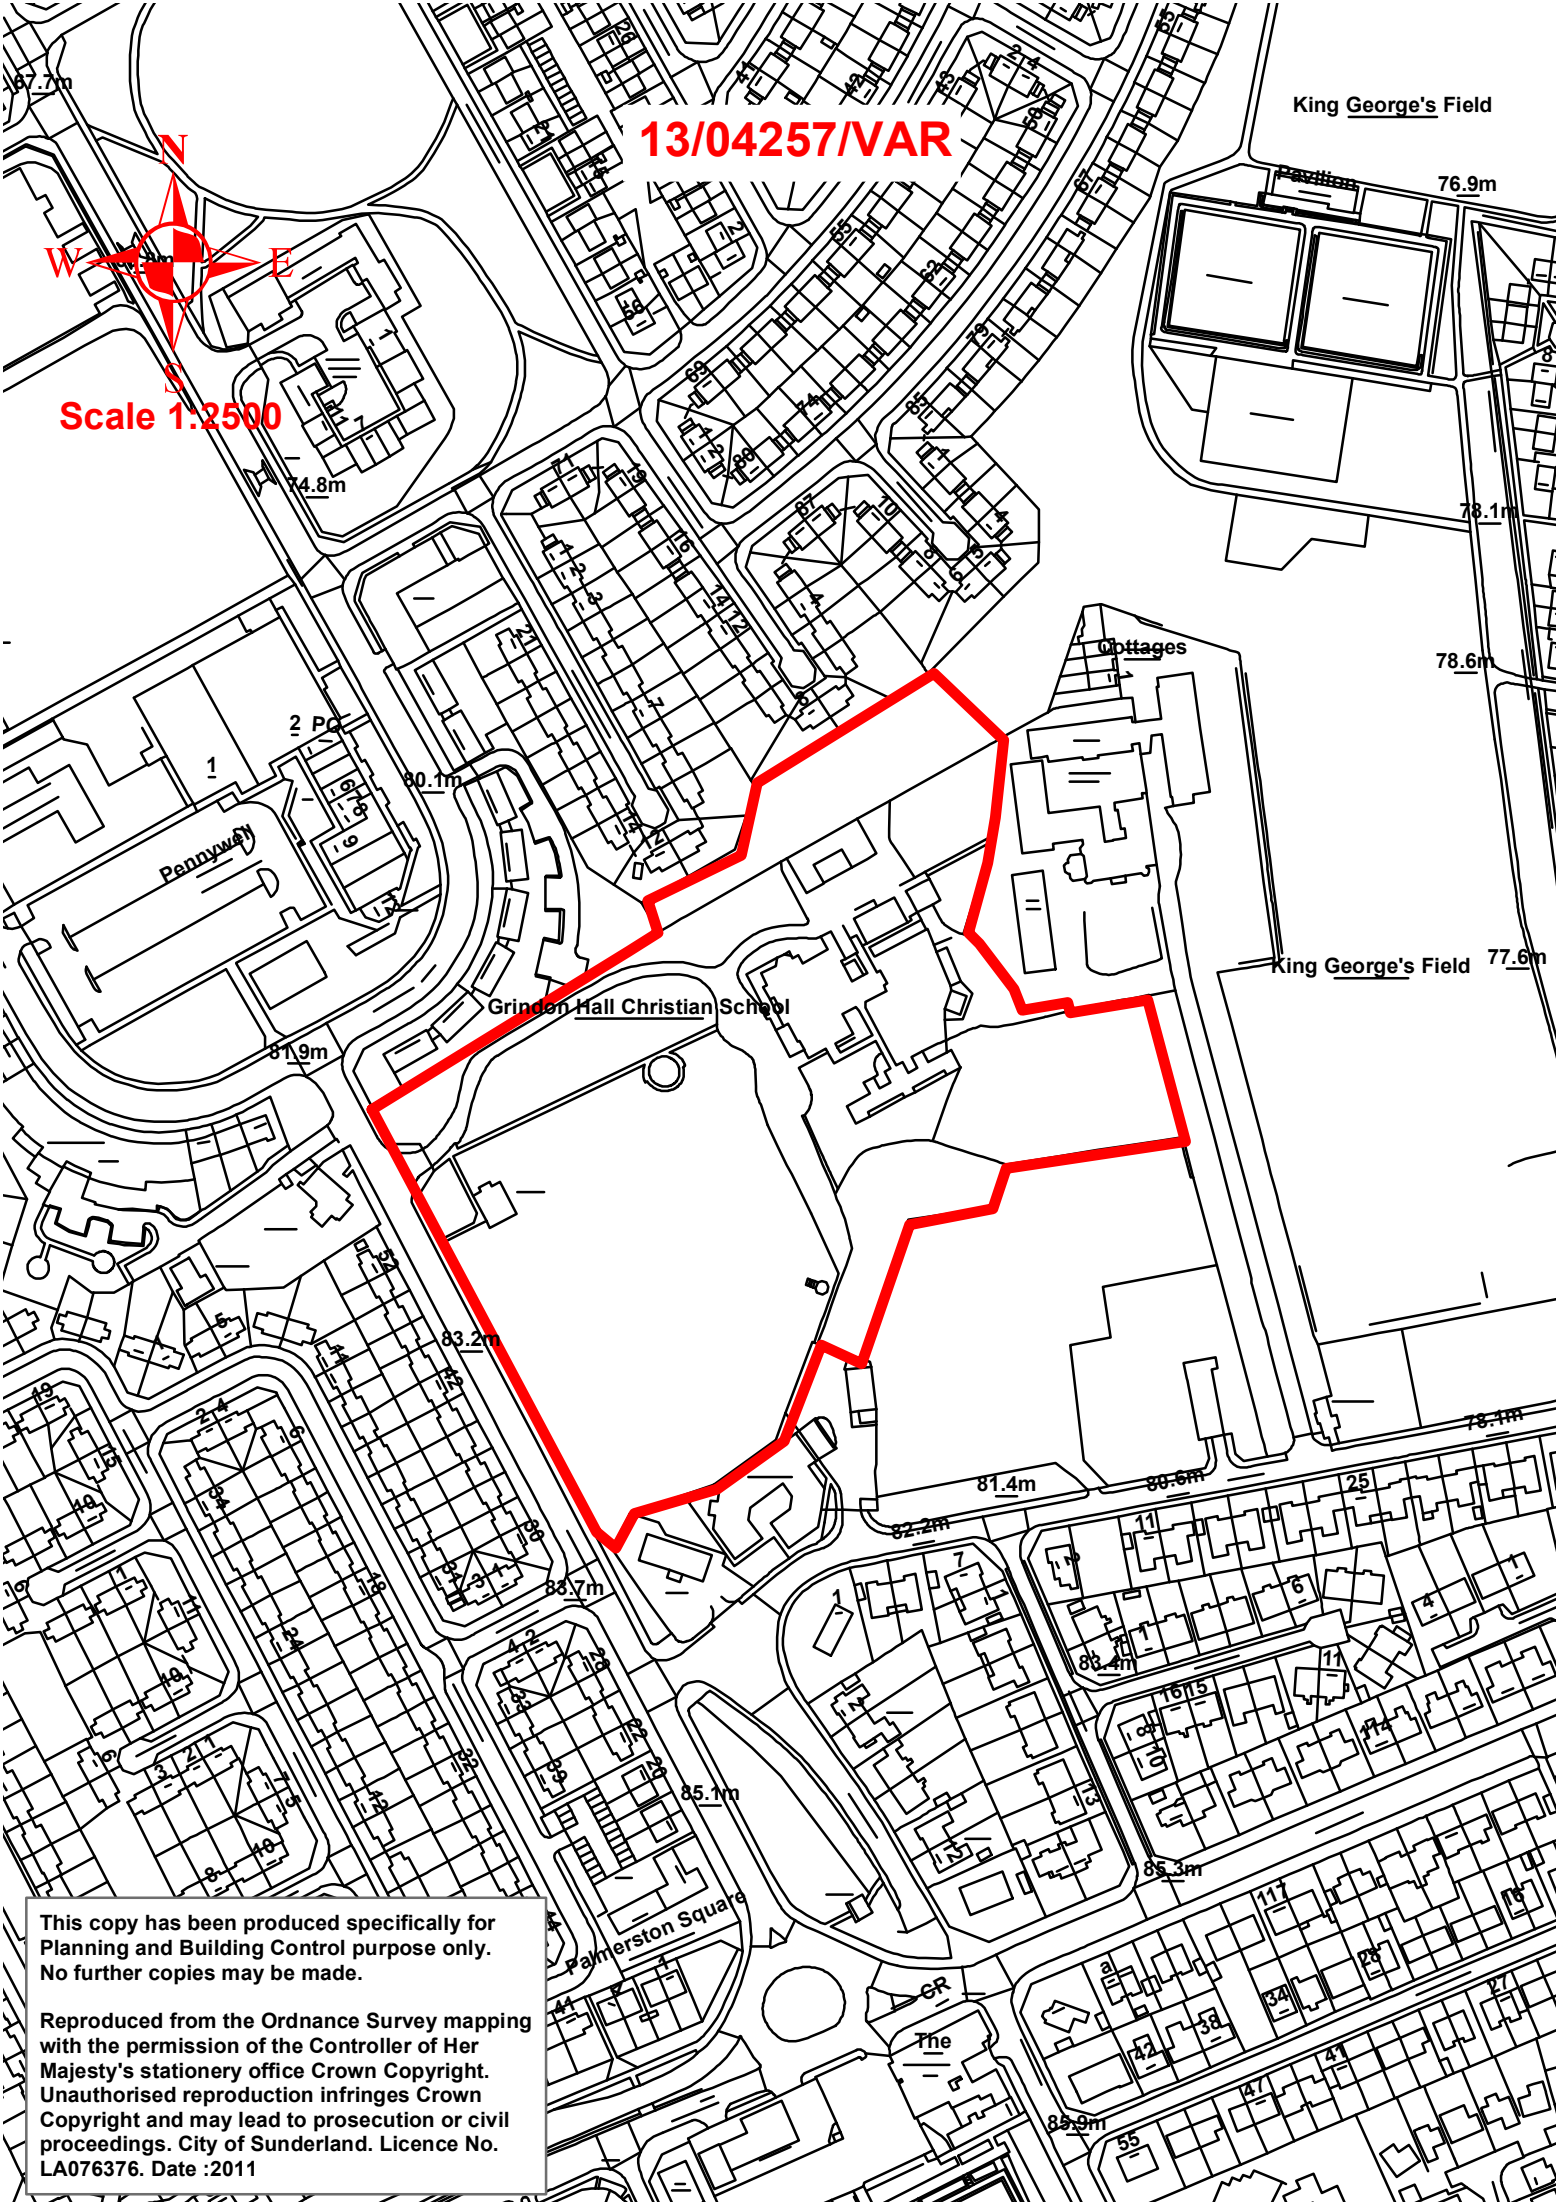

13/04257/VAR

King George's Field

76.9m

78.1m

78.6m

King George's Field 77.6m

Cottages

Grinden Hall Christian School

Pennyway

Palmerston Square

The

This copy has been produced specifically for Planning and Building Control purpose only. No further copies may be made.

Reproduced from the Ordnance Survey mapping with the permission of the Controller of Her Majesty's stationery office Crown Copyright. Unauthorised reproduction infringes Crown Copyright and may lead to prosecution or civil proceedings. City of Sunderland. Licence No. LA076376. Date :2011