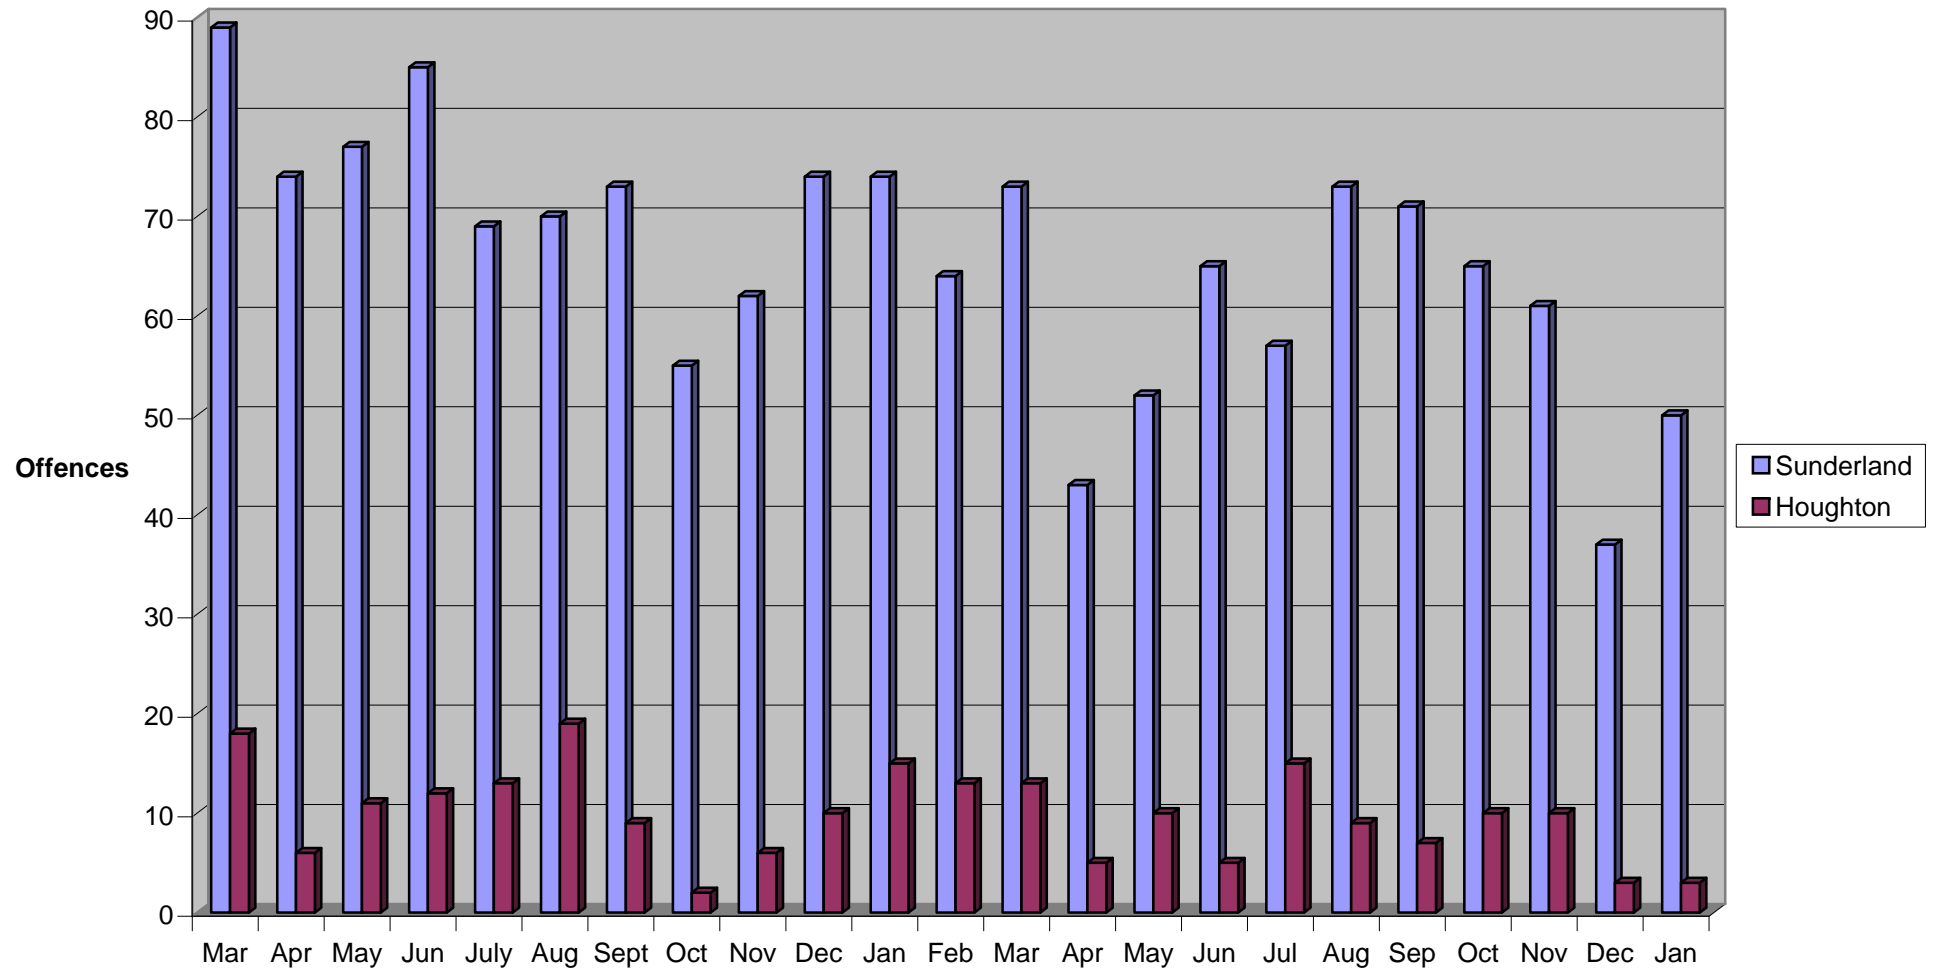

All crime - Mar 07 to Jan 09

Criminal Damage Mar 07 to Jan 09

Violence against the person - Mar 07 to Jan 09

Burglary Dwelling - Mar 07 to Jan 09

TFMV - Mar 07 to Jan 09

Take without owners consent - Mar 07 to Jan 09

Robbery - Mar 07 to Jan 09