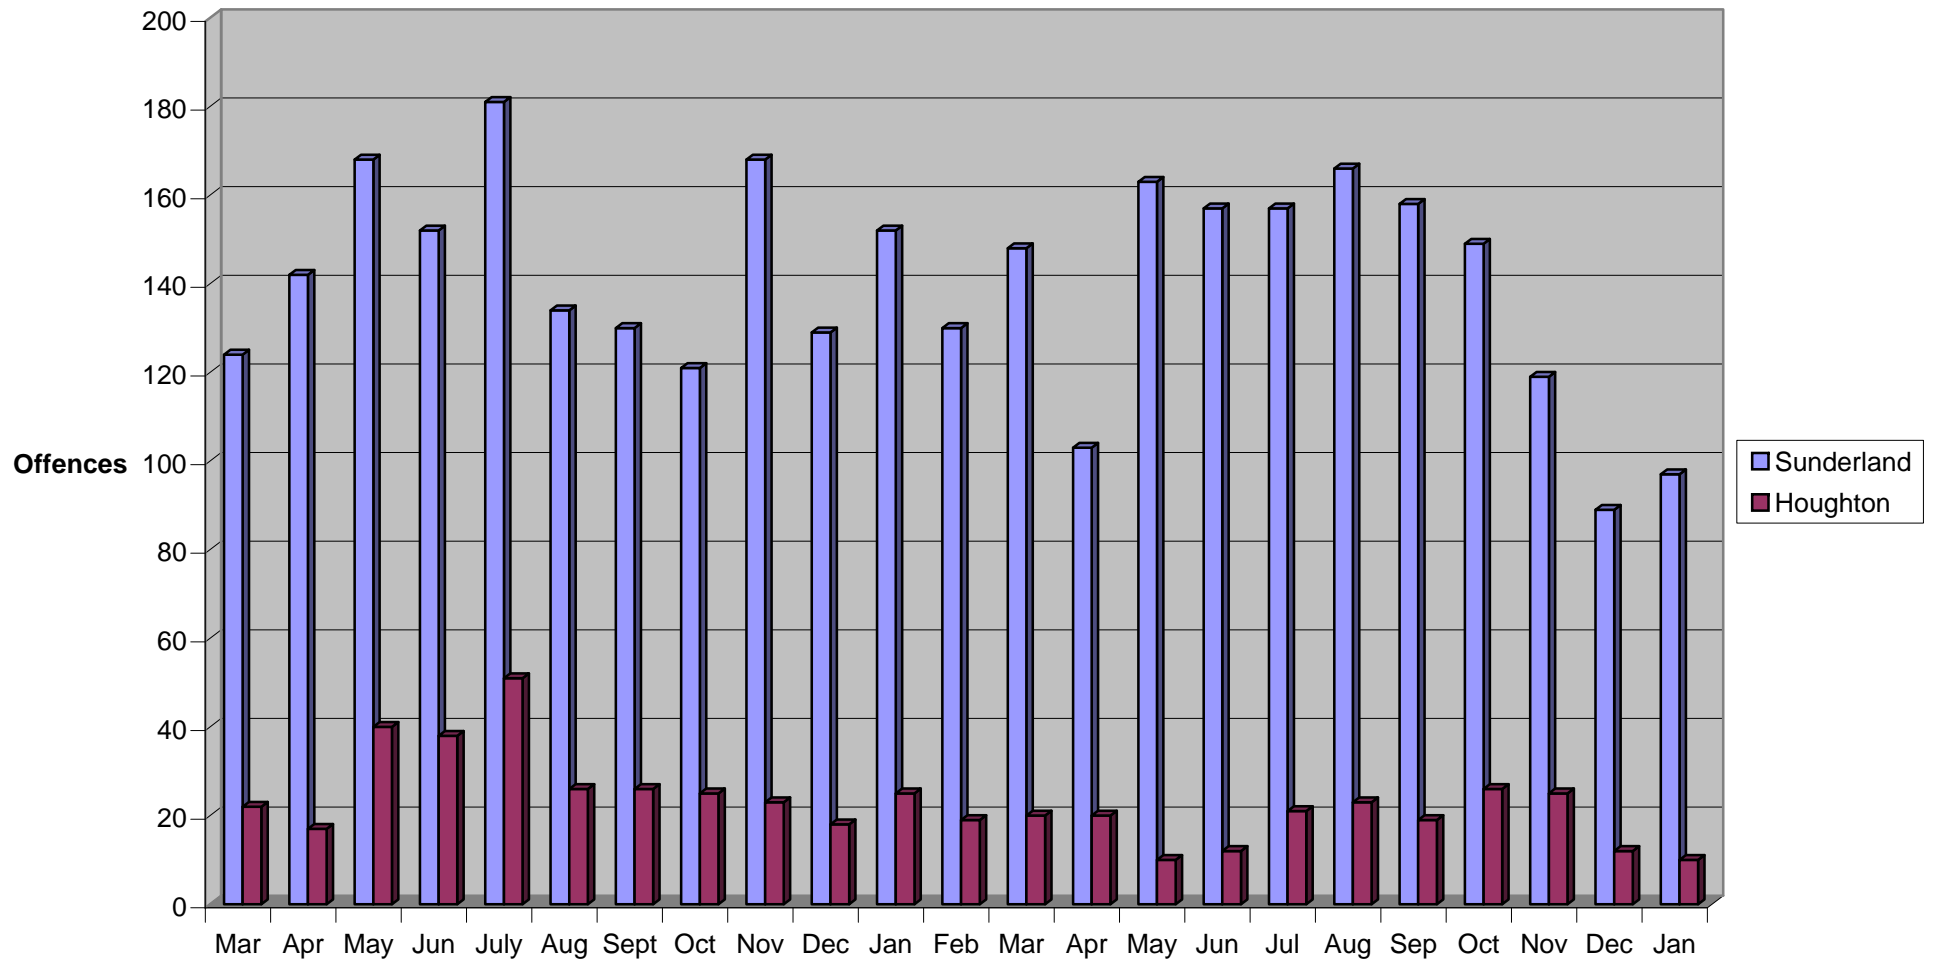

All crime - Mar 07 to Jan 09

Criminal Damage Mar 07 to Jan 09

Violence against the person - Mar 07 to Jan 09

Burglary Dwelling - Mar 07 to Jan 09

TFMV - Mar 07 to Jan 09

Take without owners consent - Mar 07 to Jan 09

Robbery - Mar 07 to Jan 09