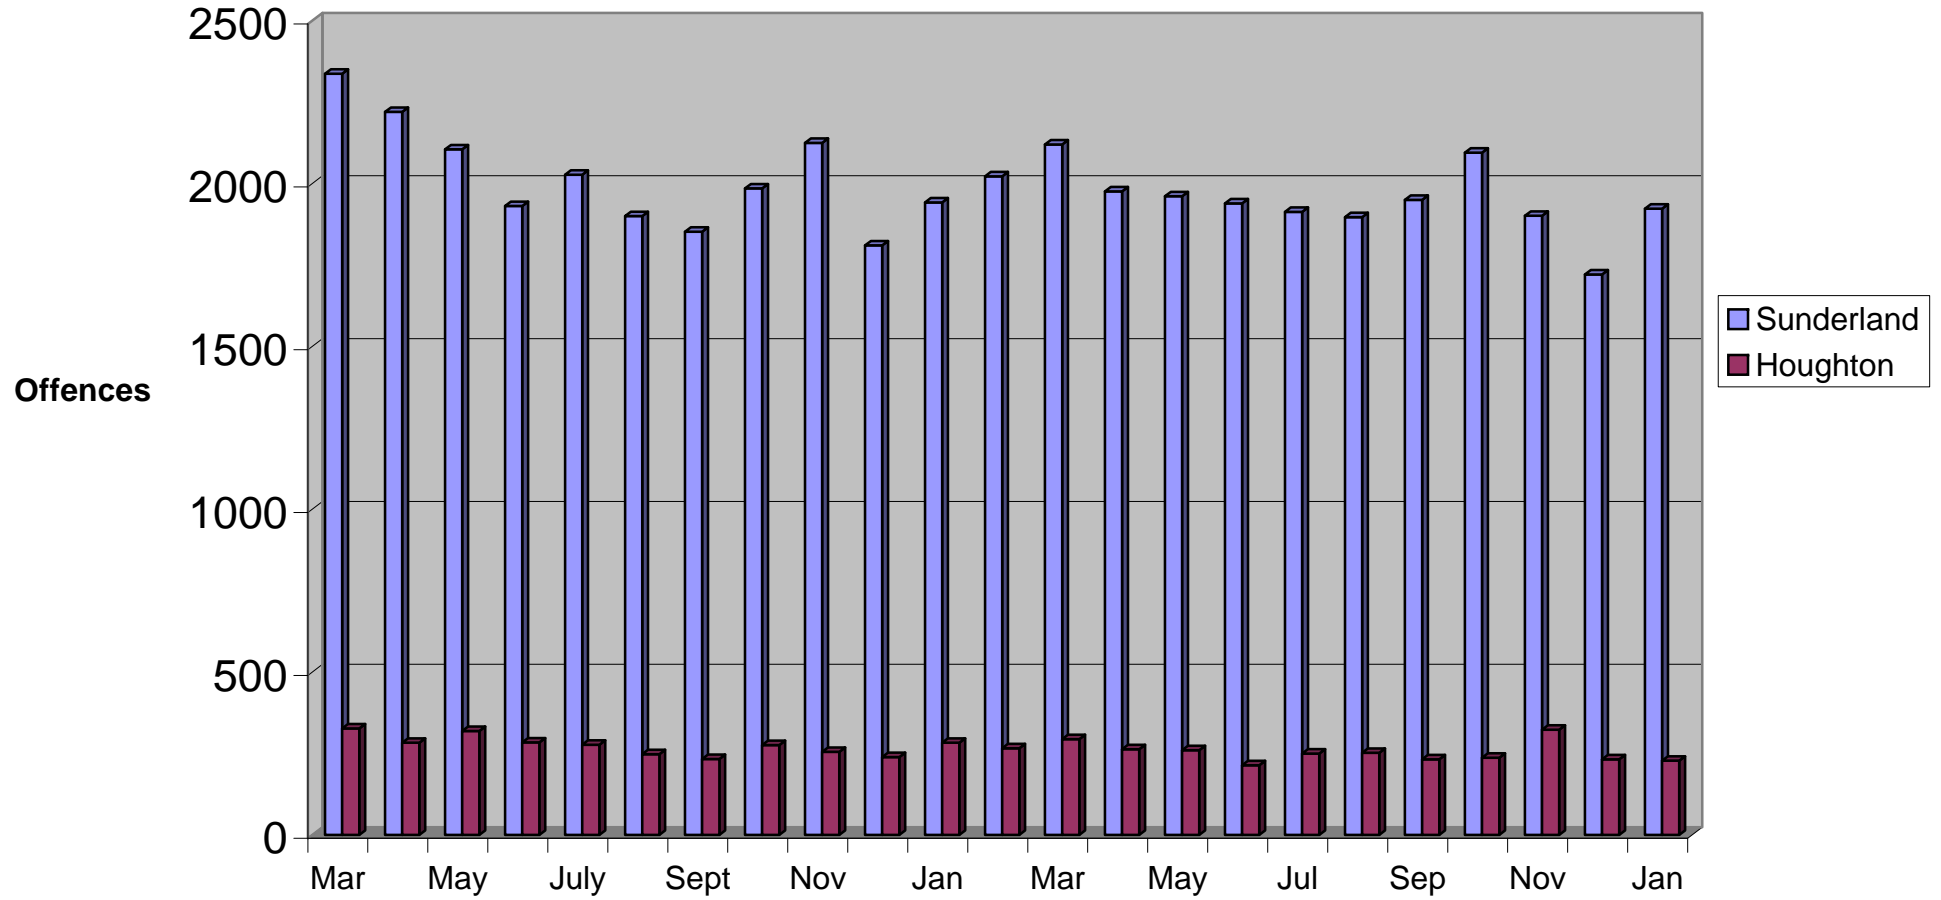

All crime - Mar 07 to Jan 09

Criminal Damage Mar 07 to Jan 09

Violence against the person - Mar 07 to Jan 09

Burglary Dwelling - Mar 07 to Jan 09

TFMV - Mar 07 to Jan 09

Take without owners consent - Mar 07 to Jan 09

Robbery - Mar 07 to Jan 09