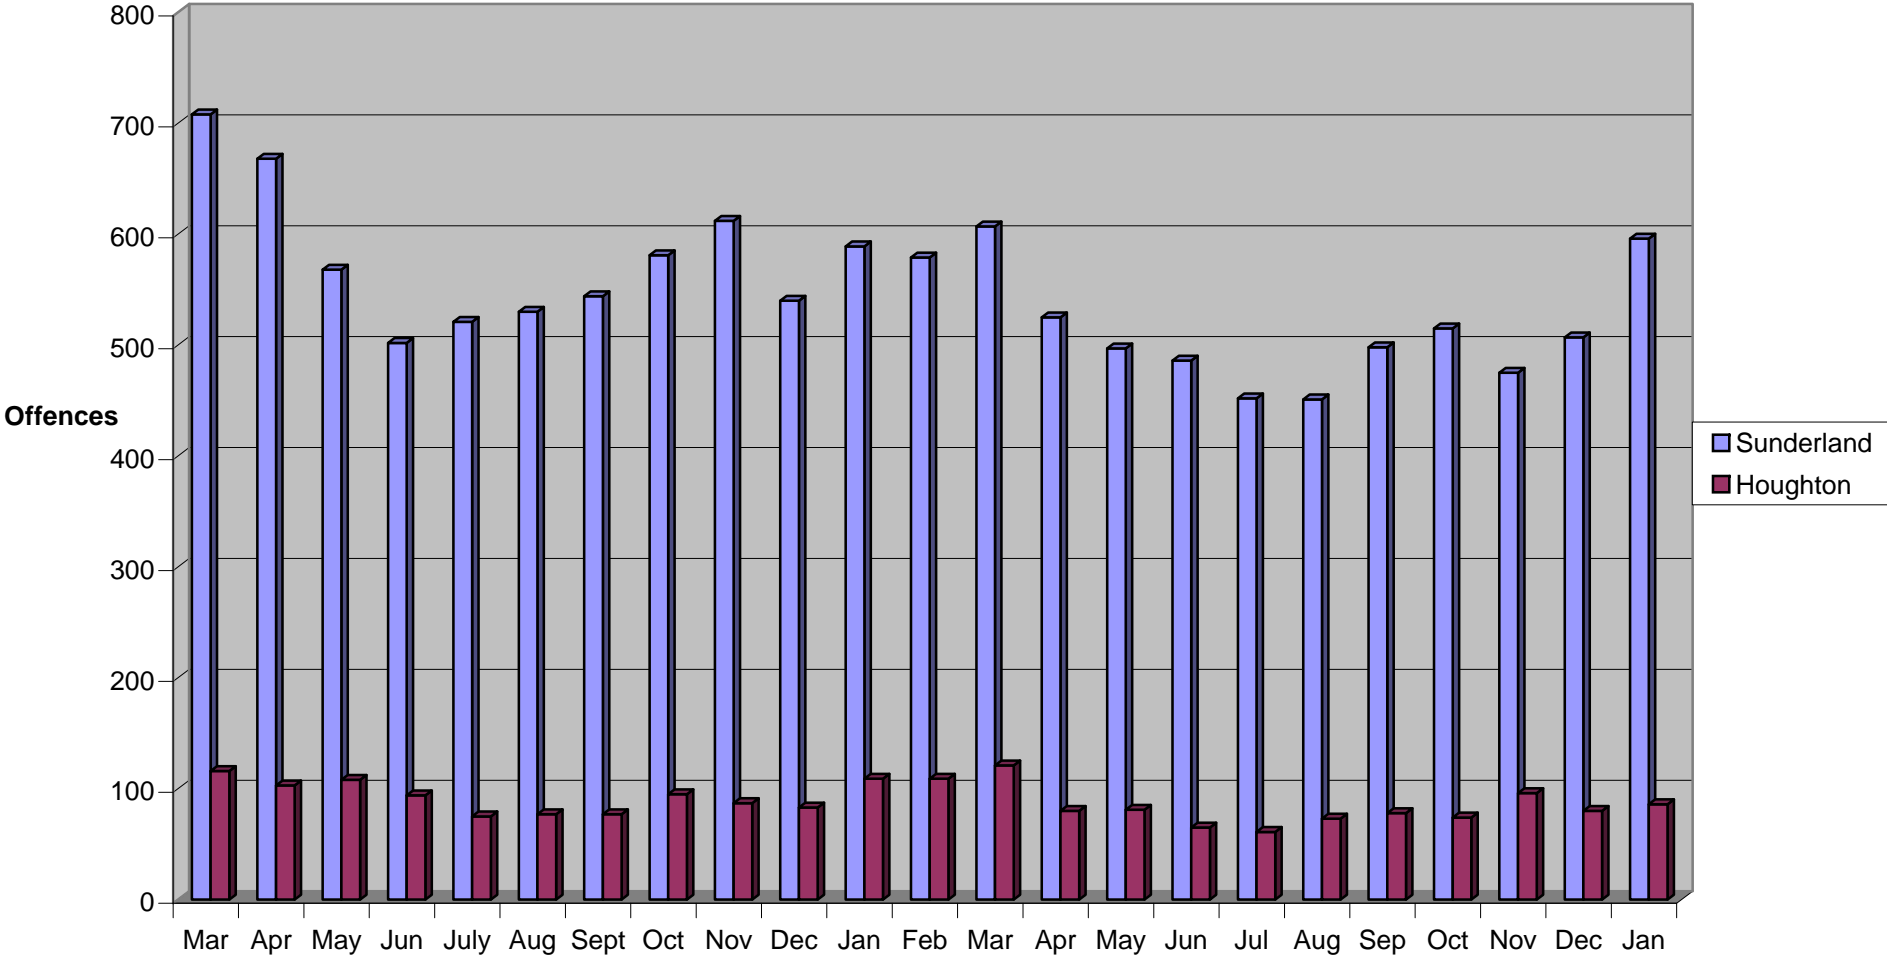

All crime - Mar 07 to Jan 09

Criminal Damage Mar 07 to Jan 09

Violence against the person - Mar 07 to Jan 09

Burglary Dwelling - Mar 07 to Jan 09

TFMV - Mar 07 to Jan 09

Take without owners consent - Mar 07 to Jan 09

Robbery - Mar 07 to Jan 09