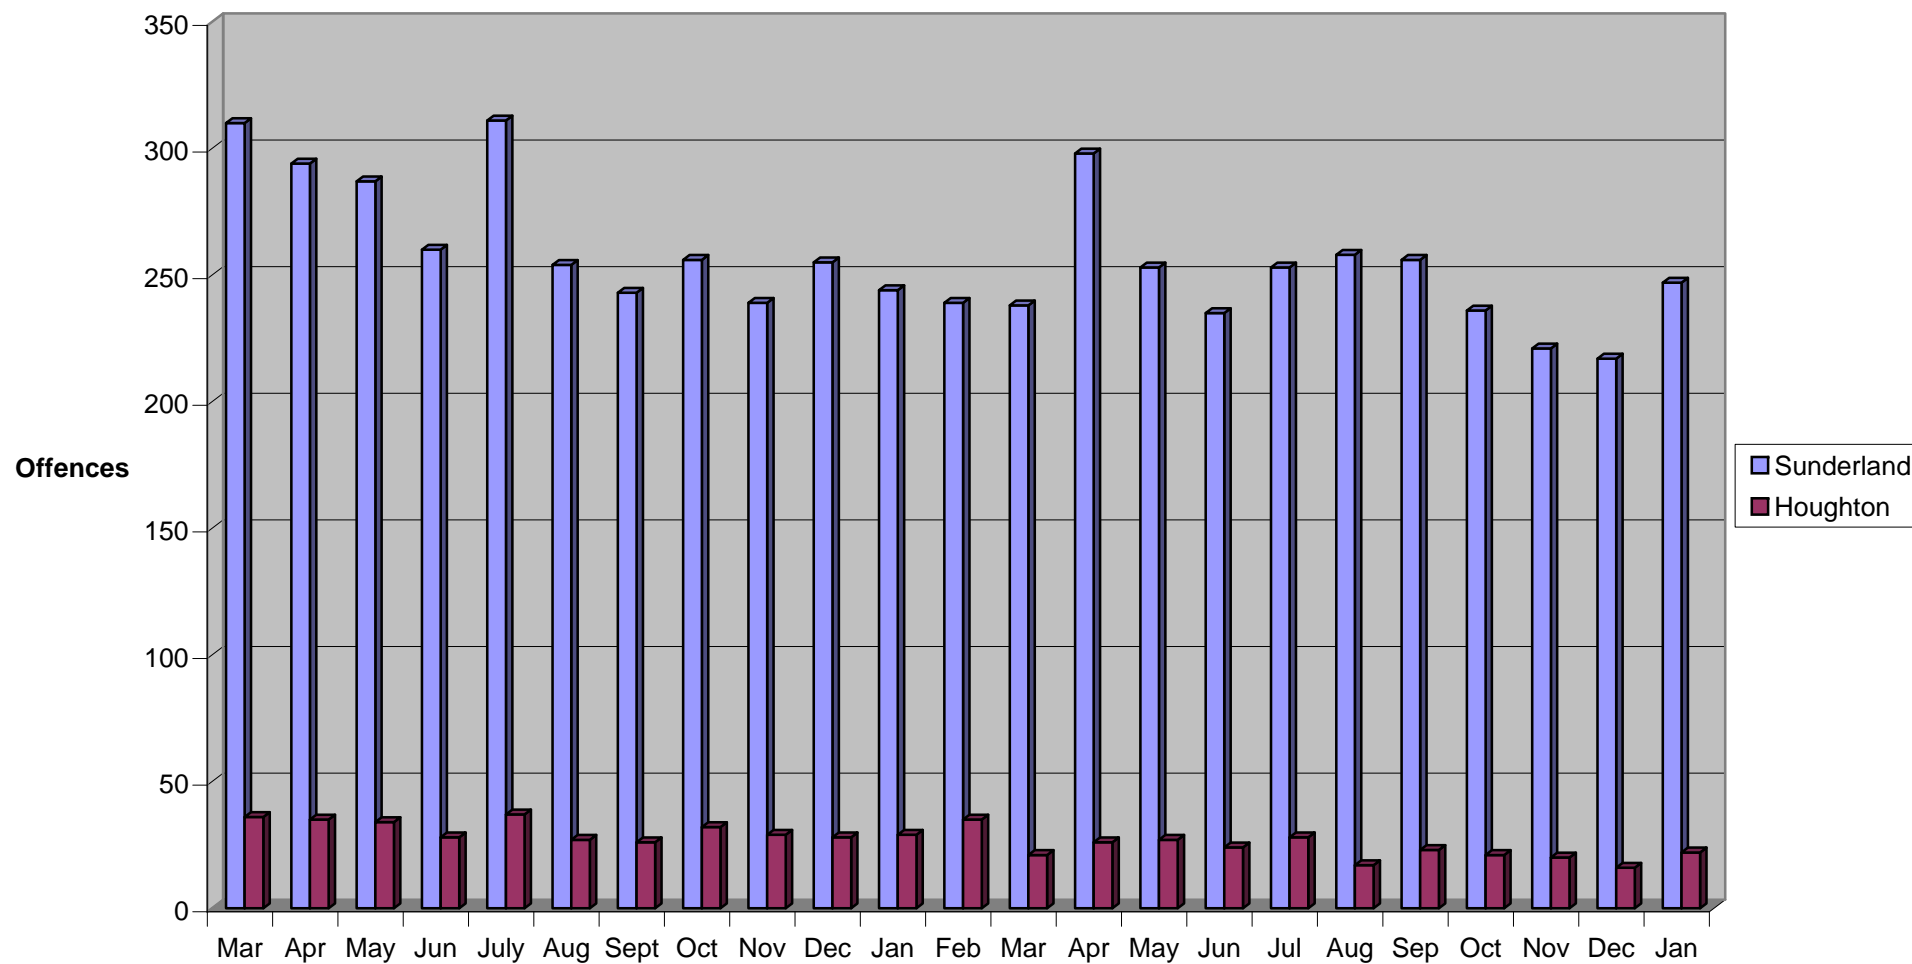

All crime - Mar 07 to Jan 09

Criminal Damage Mar 07 to Jan 09

Violence against the person - Mar 07 to Jan 09

Burglary Dwelling - Mar 07 to Jan 09

TFMV - Mar 07 to Jan 09

Take without owners consent - Mar 07 to Jan 09

Robbery - Mar 07 to Jan 09