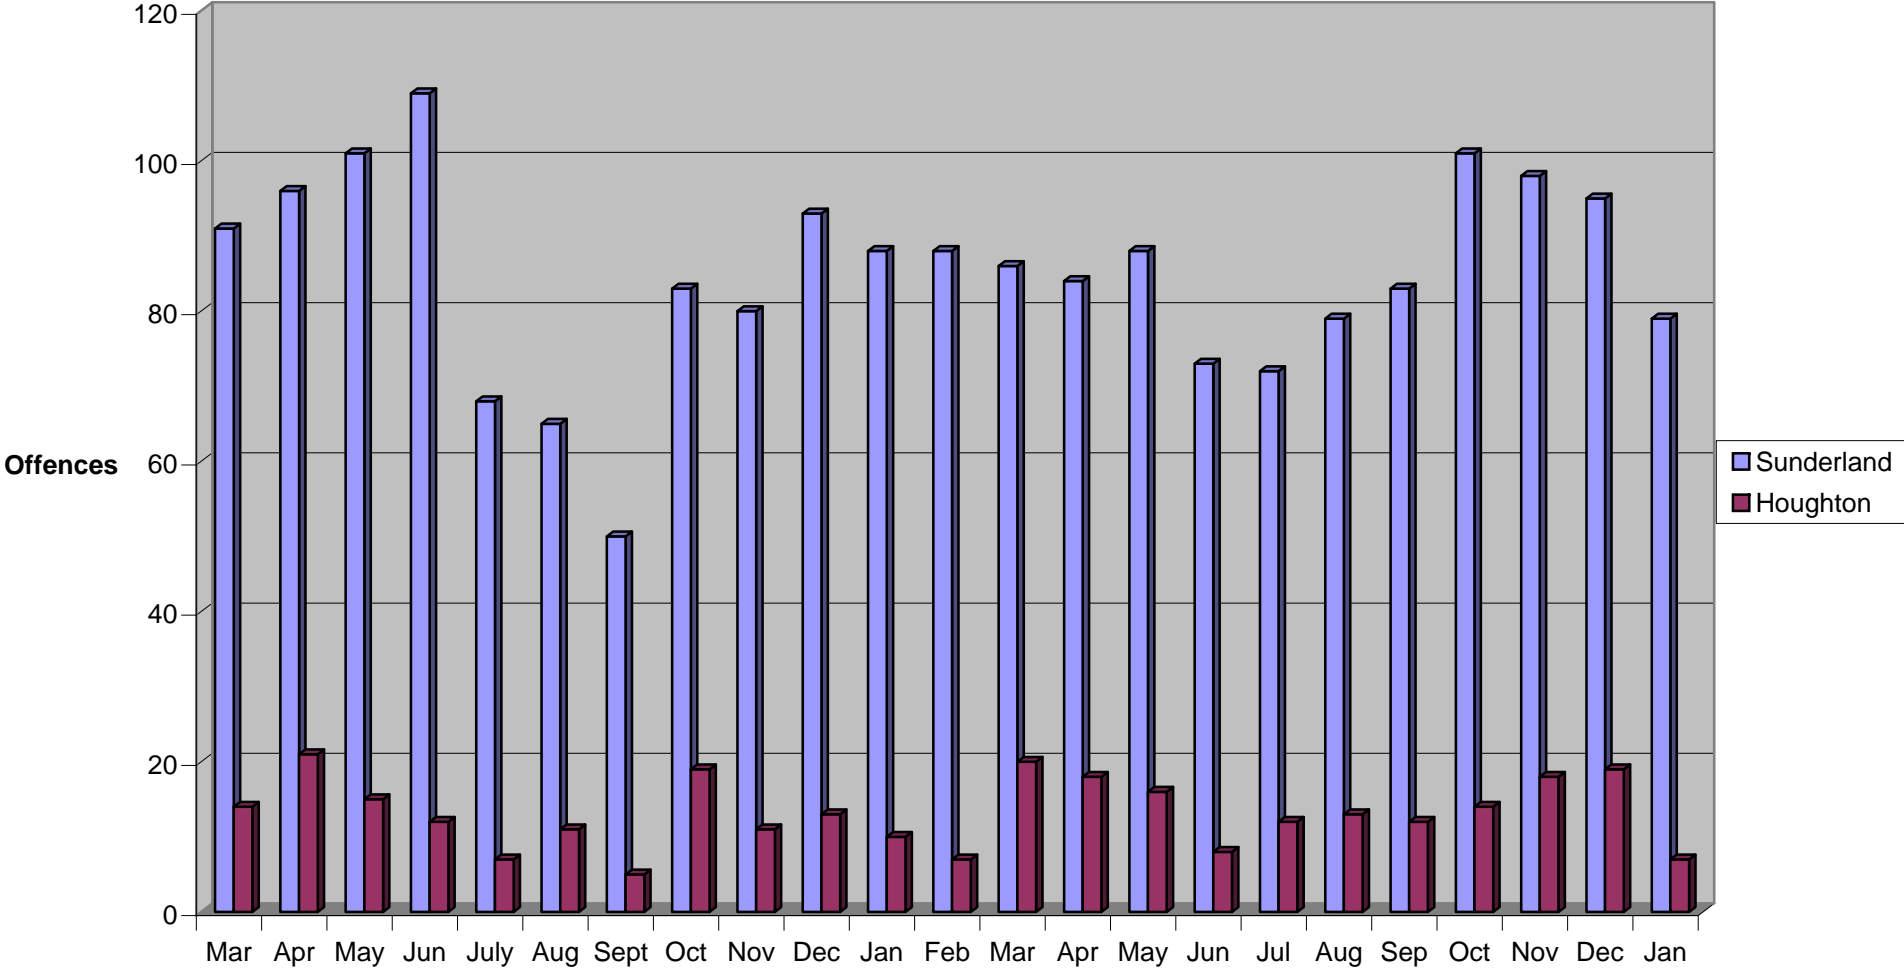

All crime - Mar 07 to Jan 09

Criminal Damage Mar 07 to Jan 09

Violence against the person - Mar 07 to Jan 09

Burglary Dwelling - Mar 07 to Jan 09

TFMV - Mar 07 to Jan 09

Take without owners consent - Mar 07 to Jan 09

Robbery - Mar 07 to Jan 09