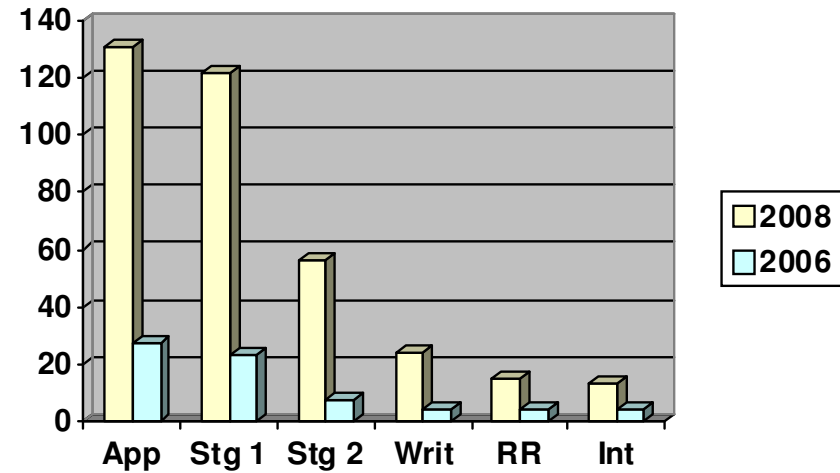

Appendix 1

FIREFIGHTER RECRUITMENT CAMPAIGN 2008 – STATISTICS

Category	Applied 2008	Applied 06/07	Passed Stage 1 – 2008	Passed Stage 1 – 06/07	Passed Stage 2 - 2008	Passed Stage 2 – 06/07	Passed Written 2008	Passed Written 06/07	Passed Role Related 2008	Passed Role Related 06/07	Passed Interview 2008	Passed Interview 06/07
Male	2233	1755	2164	1717	893	477	527	312	365	280	345	275
Female	194	143	192	143	113	48	75	25	27	9	23	9
Not stated	9	13	5	0	1	0	1	0	1	0	0	0
BME	122	27	117	23	60	7	24	4	16	4	13	4

FEMALE APPLICANTS

BME APPLICANTS

** The figures above include candidates who have passed each part of the process but may have withdrawn themselves from the process or did not turn up for the assessment.
 *** Candidates highlighted under the BME category could be also be included in the male/female sections.