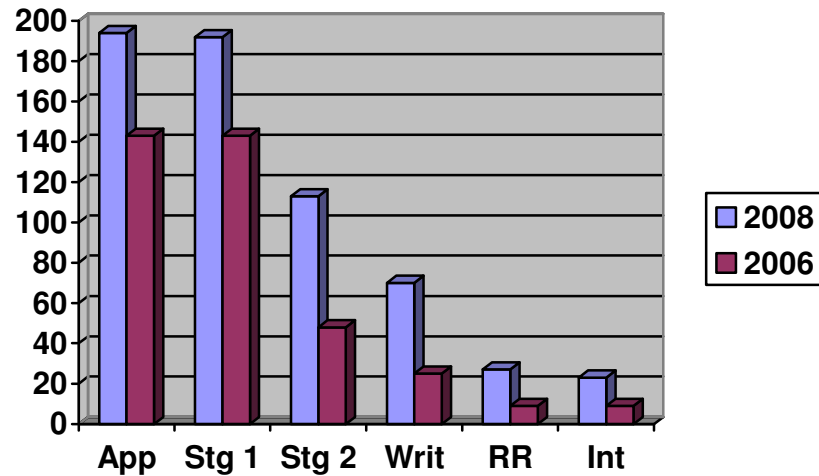

Appendix 1

FIREFIGHTER RECRUITMENT CAMPAIGN 2008 – STATISTICS

Category	Applied 2008	Applied 06/07	Passed Stage 1 – 2008	Passed Stage 1 – 06/07	Passed Stage 2 - 2008	Passed Stage 2 – 06/07	Passed Written 2008	Passed Written 06/07	Passed Role Related 2008	Passed Role Related 06/07	Passed Interview 2008	Passed Interview 06/07
Male	2233	1755	2164	1717	893	477	527	312	365	280	345	275
Female	194	143	192	143	113	48	75	25	27	9	23	9
Not stated	9	13	5	0	1	0	1	0	1	0	0	0
BME	122	27	117	23	60	7	24	4	16	4	13	4

FEMALE APPLICANTS

BME APPLICANTS

** The figures above include candidates who have passed each part of the process but may have withdrawn themselves from the process or did not turn up for the assessment.
 *** Candidates highlighted under the BME category could be also be included in the male/female sections.