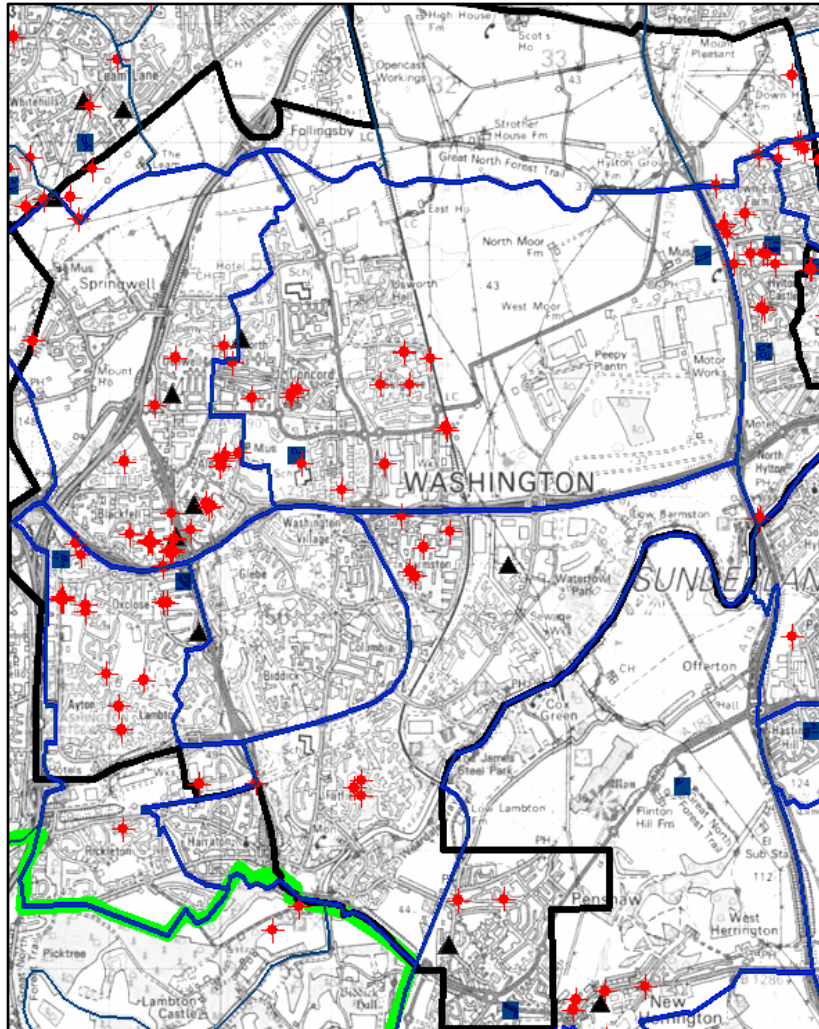

2. Background

- 2.1 The Chair of Area Committee has requested regular updates on Crime and Community Safety to be presented to each Committee meeting.

3. Tyne and Wear Fire Service Update

- 3.1 The attached information is presented for Member's consideration.

The following report gives Performance Monitor details in relation to the Local Indicators for Washington Committee area from 1st September to 30th November 2012.

The incident data in this report is raw and unverified and may be subject to change.

Map of all deliberate Property, Vehicle and Secondary fires over report period

- Li14 Number of property fires started deliberately
- ▲ Li15 Vehicle fires started deliberately
- ★ Li16 Deliberate secondary fires