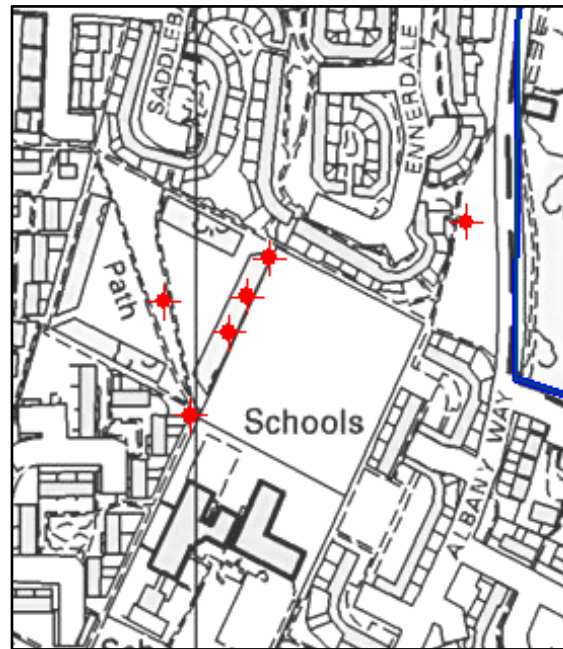

Albany (6 ASB fires)