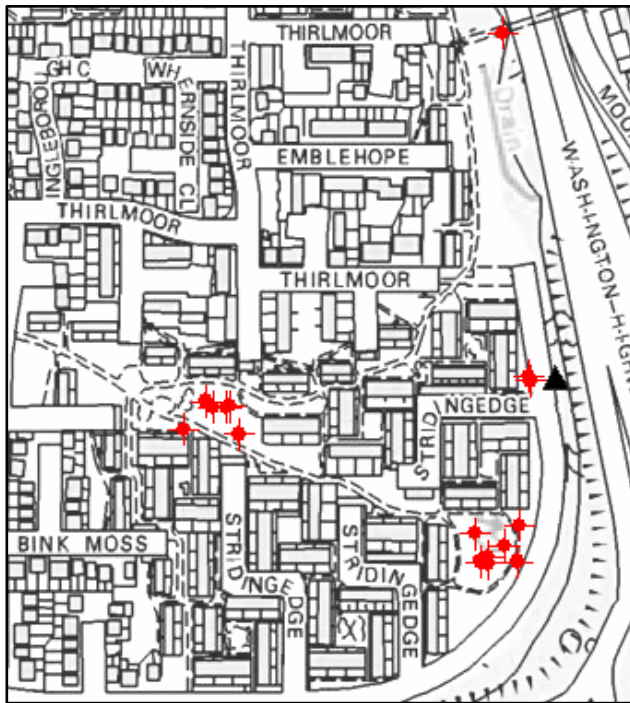

05/11/2012 18:06:58		HUTTON CLOSE	CROWTHER IND EST WASHINGTON	Washington South Ward	Refuse/rubbish tip
16/11/2012 19:24:15	RR	TILLEY ROAD	CROWTHER	Washington South Ward	Loose refuse (incl in garden)
16/11/2012 20:50:20	RR	HUTTON CLOSE	CROWTHER WASHINGTON	Washington South Ward	Loose refuse (incl in garden)
17/11/2012 20:32:08		AYTON ROAD	AYTON WASHINGTON	Washington South Ward	Refuse/rubbish tip
23/11/2012 17:42:09		DUNLIN DRIVE	AYTON	Washington South Ward	Loose refuse (incl in garden)
24/11/2012 21:59:05		CASTLE ROAD	OXCLOSE WASHINGTON	Washington South Ward	Wheellie Bin

ASB Fire Hotspots

Blackfell (17 ASB fires).