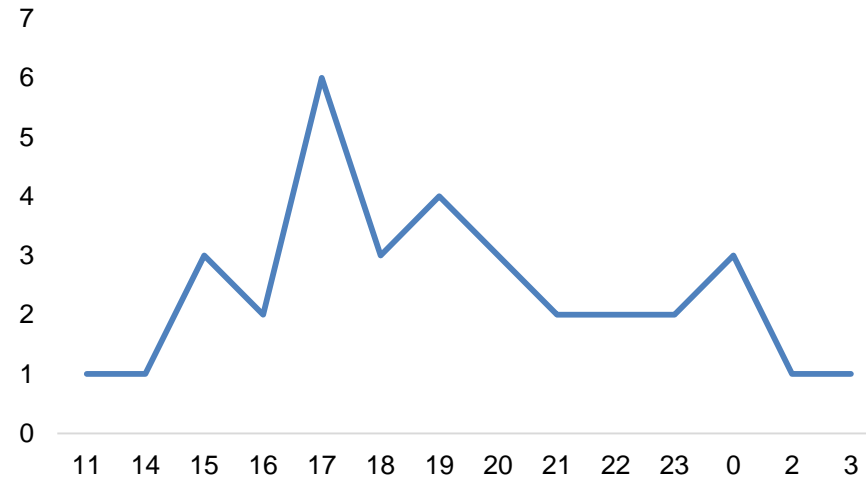

Deliberate Secondary Fires (LI 16)
Time of Day

Ward	Incidents
Copt Hill Ward	11
Hetton Ward	6
Houghton Ward	10
Shiney Row Ward	7

Property	Incidents
Loose refuse (incl in garden)	17
Grassland, pasture, grazing etc	4
Scrub land	3
Private garage	2
Small refuse/rubbish/recycle container (excluding wheelie bin)	2
Fence	1
Other outdoor items including roadside furniture	1
Refuse/rubbish tip	1
Roadside vegetation	1
Straw/stubble burning	1
Wheelie Bin	1