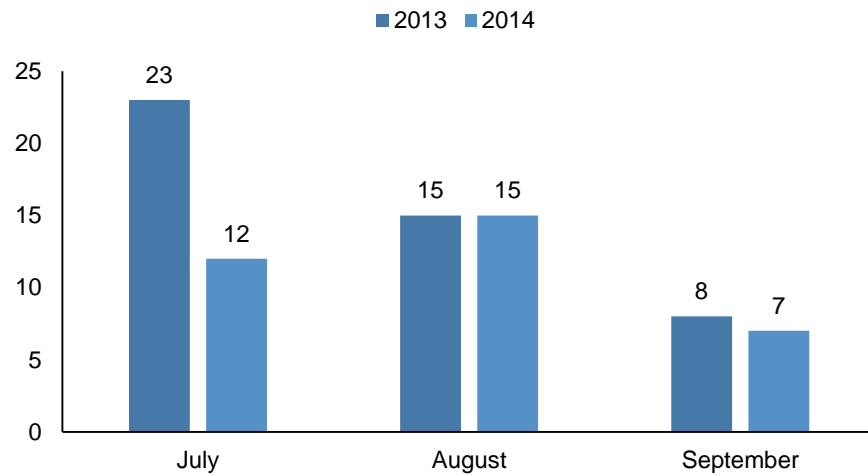

LI 16 Number of deliberate secondary fires

There have been 34 deliberate secondary fires in this area over the report period compared to 46 over the same period last year.

Deliberate Secondary Fires (LI 16)
Month / Year