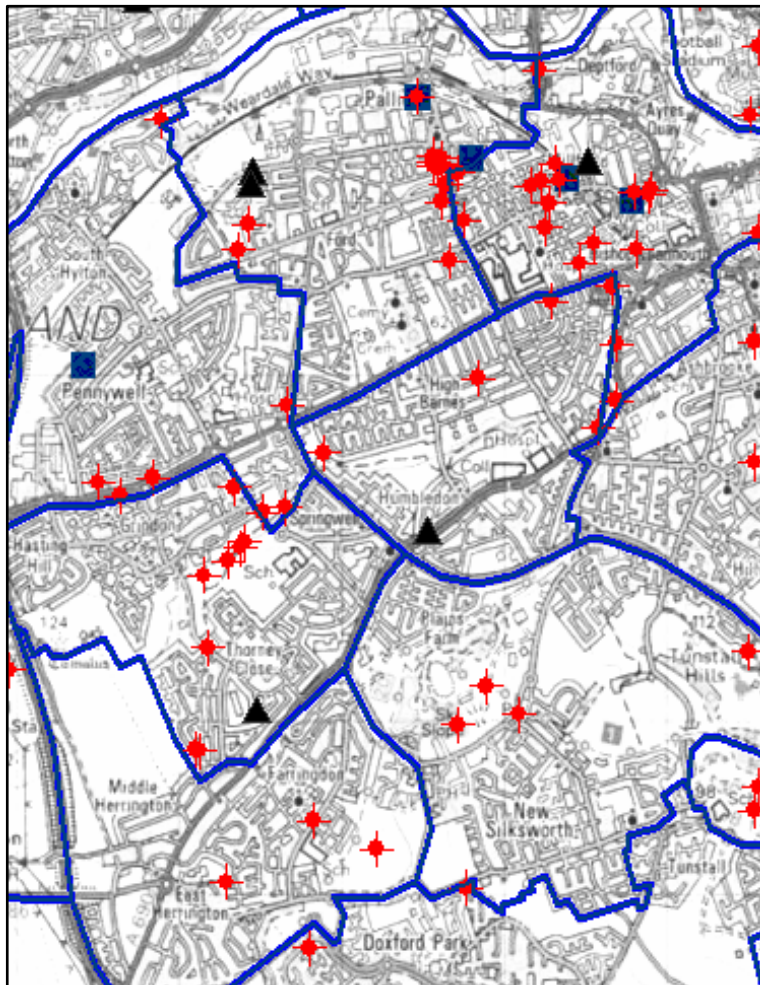

Sunderland West Area June 25th to August 27th 2012

The following report gives Performance Monitor details in relation to the Local Indicators for Sunderland West area for the above period.

The incident data in this report is raw and unverified and may be subject to change.

Map of all deliberate Property, Vehicle and Secondary fires over report period

- Li14 Number of property fires started deliberately
- ▲ Li15 Vehicle fires started deliberately
- ★ Li16 Deliberate secondary fires