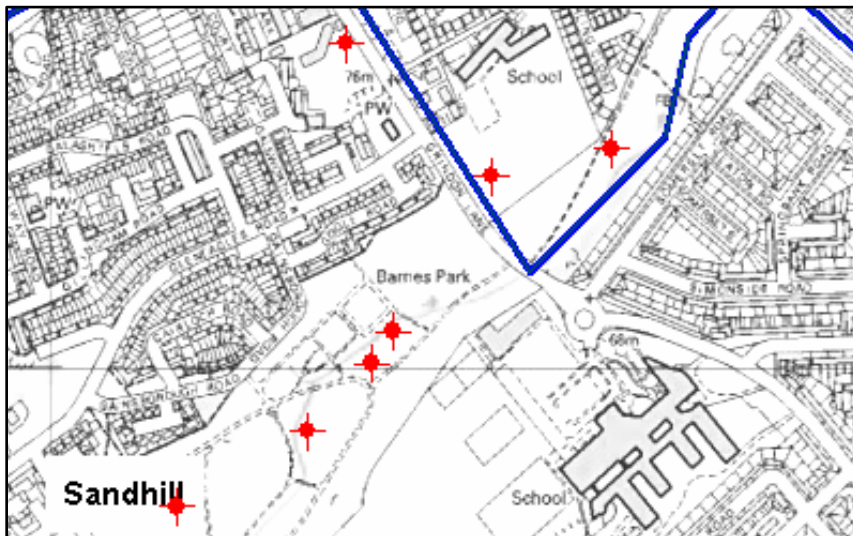

Barnes Park (7 ASB fires)