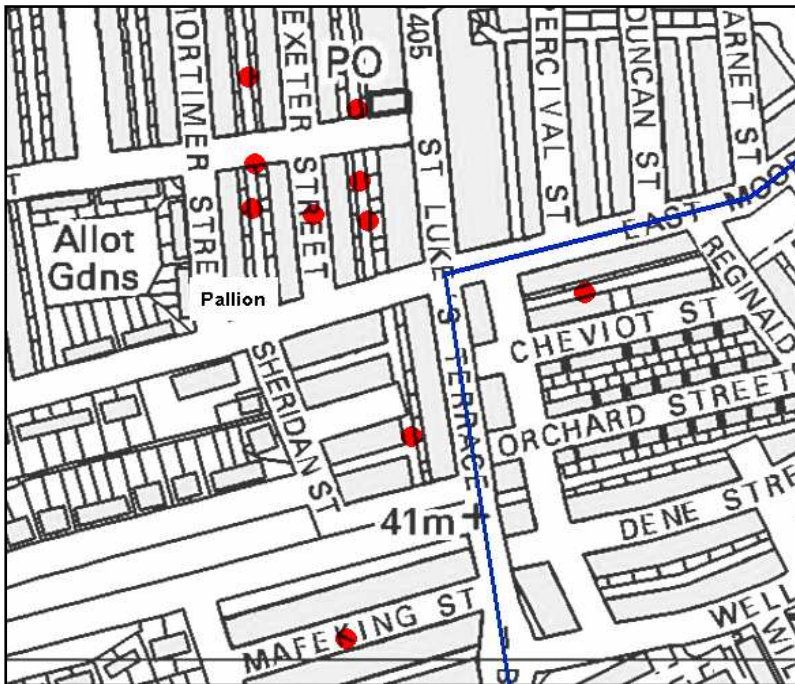

ASB Fire Hotspots

Pallion (10 ASB fires).