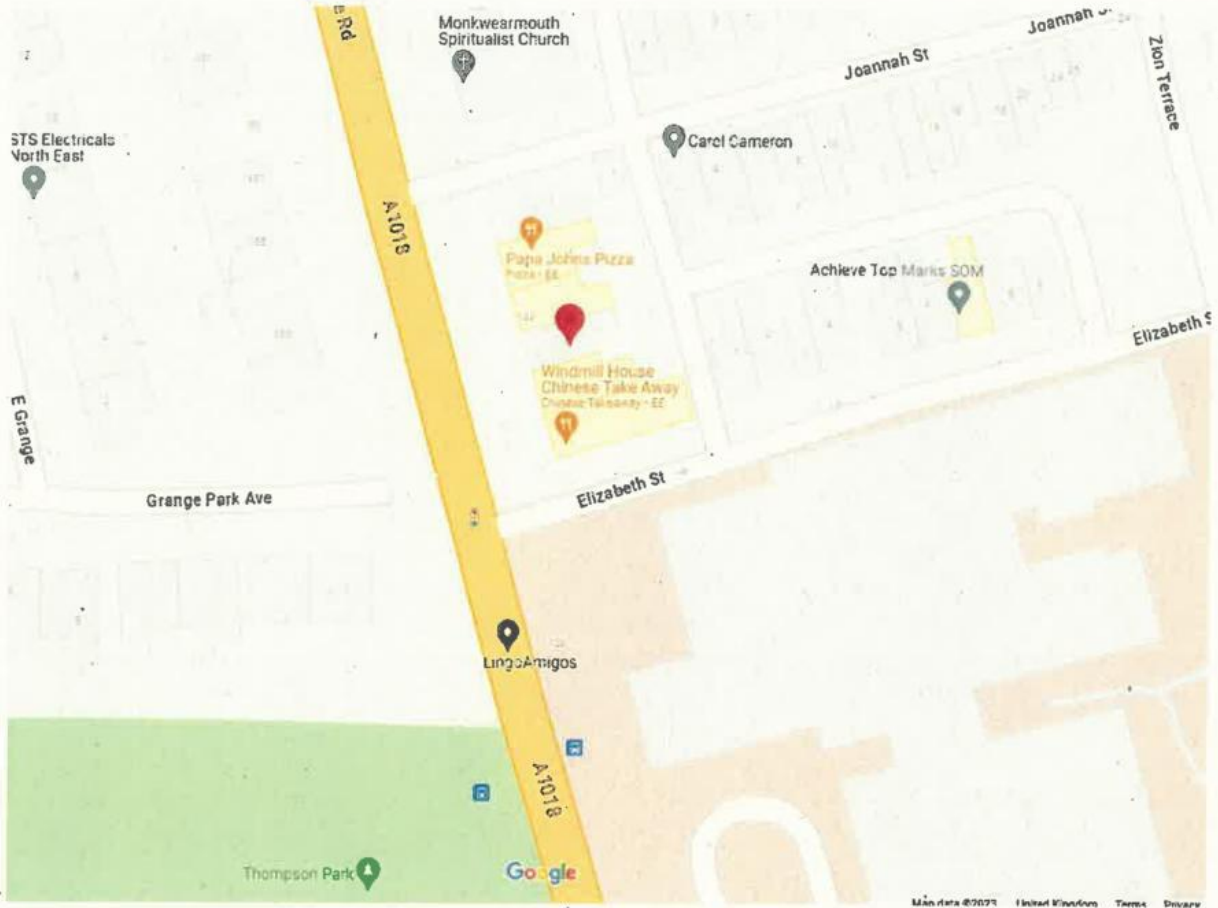

Appendix 2

Street view of 138 Newcastle Road

Ariel Plan

Monkwearmouth Spiritualist Church

STS Electricals North East

Joannah St

Joannah St

Zion Terrace

Carol Cameron

Papa John's Pizza

Achieve Top Marks SOM

Windmill House Chinese Take Away

Elizabeth St

Grange Park Ave

Elizabeth St

LingoAmigos

Thompson Park

Google

Map data ©2021 United Kingdom Terms Privacy