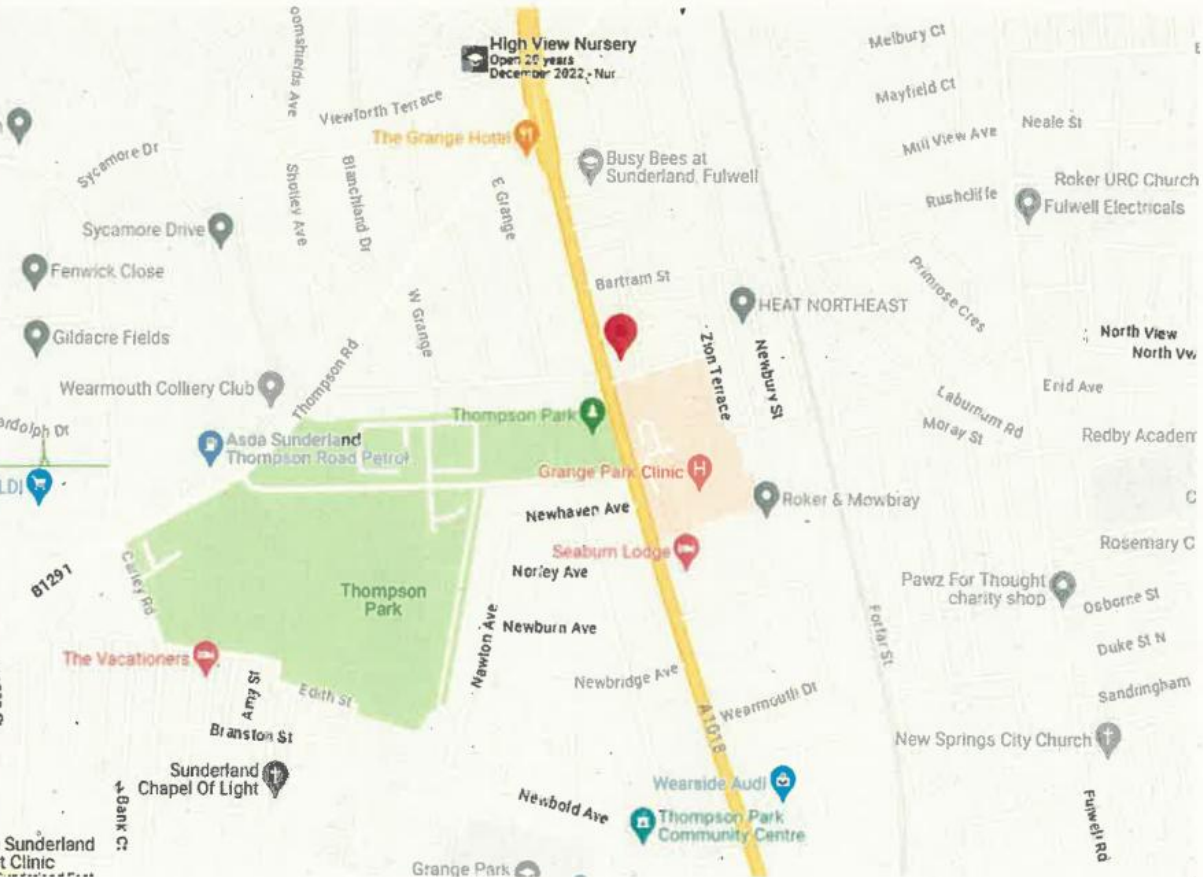

Appendix 2

Street view of 138 Newcastle Road

Ariel Plan

Monkwearmouth Spiritualist Church

STS Electricals North East

Joannah St

Joannah St

Zion Terrace

Carol Cameron

Papa John's Pizza

Achieve Top Marks SOM

Windmill House Chinese Take Away

Elizabeth St

Grange Park Ave

Elizabeth St

LingoAmigos

Thompson Park

Google

Map data ©2021 United Kingdom Terms Privacy