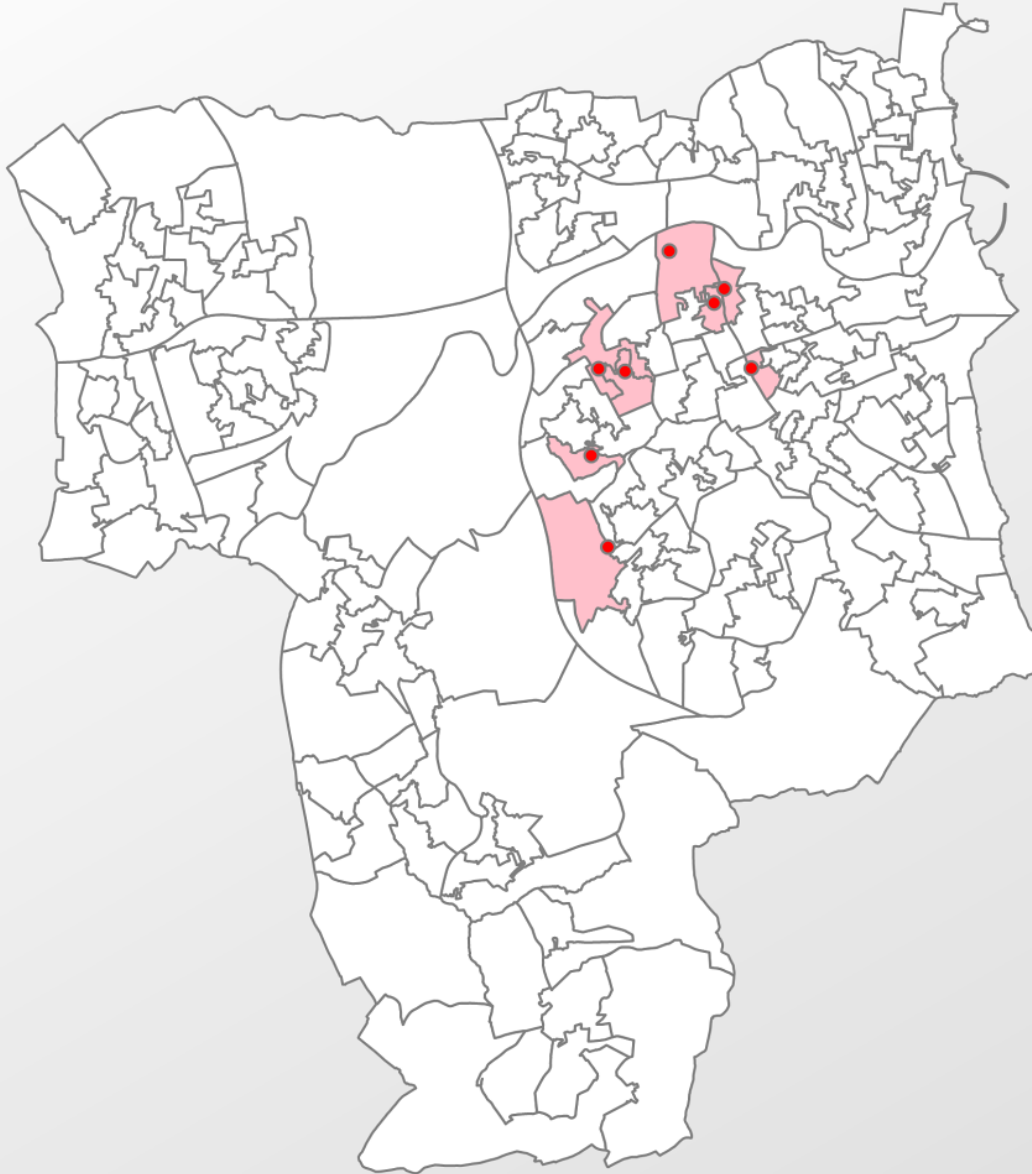

LI33 Incidents

Number of all deliberate fires:

January 2020	January 2021
39	8

LI14 Incidents

Number of primary fires started deliberately excluding toad vehicles:

January 2020	January 2021
3	0

LI15 Incidents

Number of deliberate primary roads vehicle fires:

January 2020	January 2021
7	3

LI16 Incidents

Number of deliberate secondary fires:

January 2020	January 2021
29	5

LI33 Incidents - Ward Breakdown

Ward	January 2020	January 2021
Barnes ward	4	1
Pallion ward	26	3
Sandhill ward	6	1
Silksworth ward	2	0
St Anne's ward	1	2
St Chad's ward	0	1
Total	39	8

L133 Incidents - Map Breakdown

There was **8** incidents in the Sunderland - West area during January 2021

LI33 Incidents - Detailed Breakdown

There was **8** incidents in the Sunderland - West area during January 2021